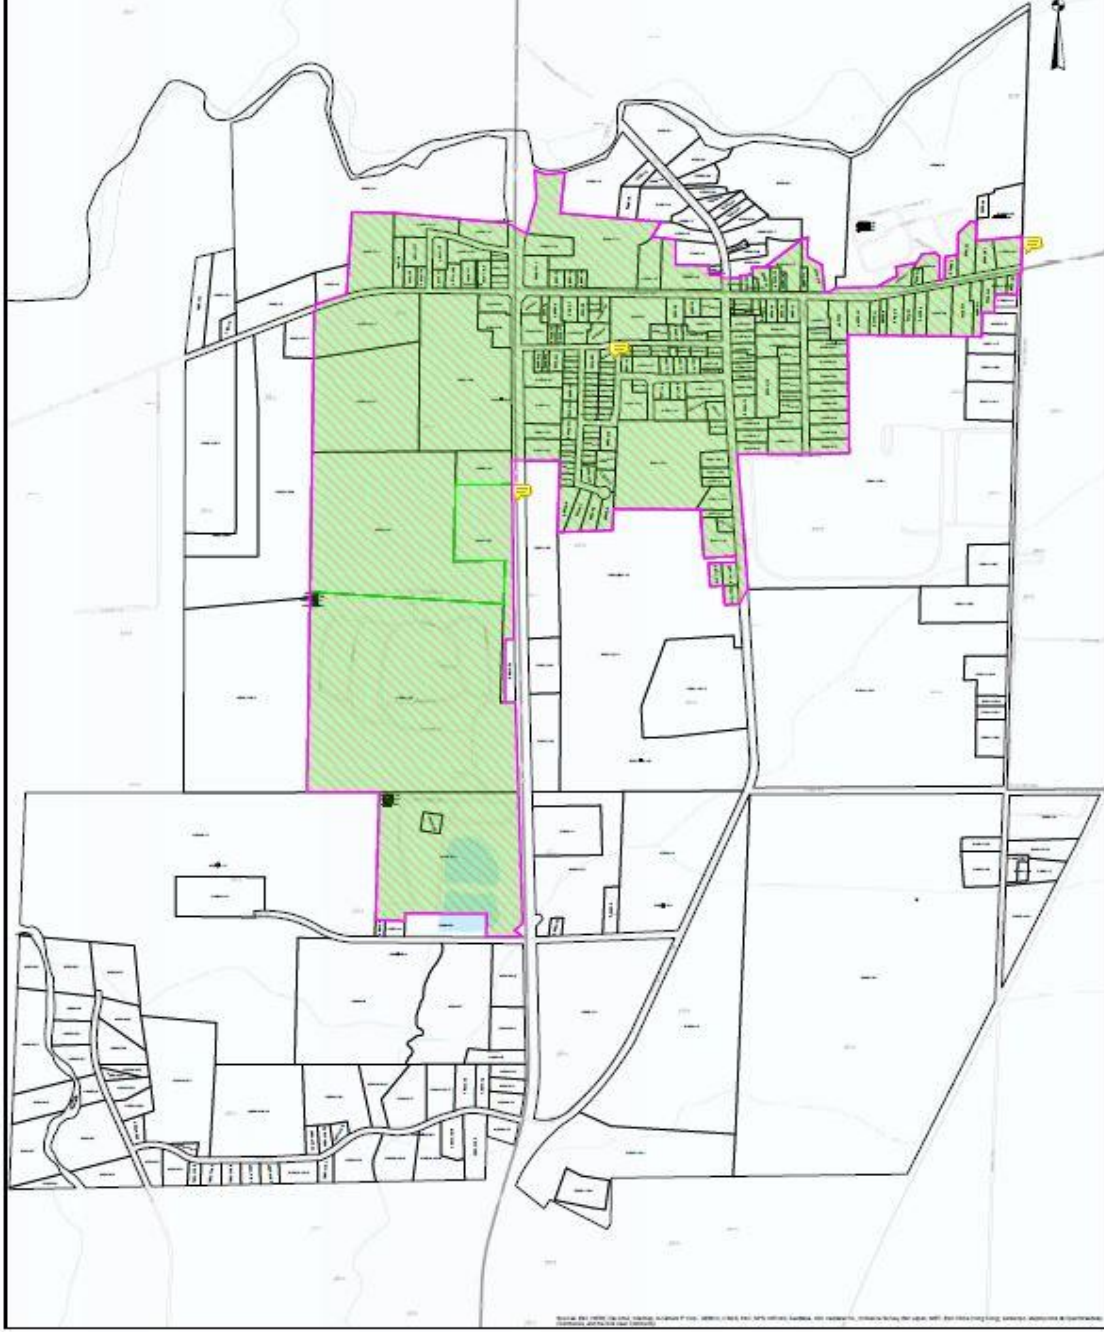

EXHIBIT A-1

Yorkshire Corners Sewer District Boundary Map

Yorkshire Corners Sewer District
 Yorkshire Corners Sewer District Boundary

TOWN OF YORKSHIRE
CATTARAUGUS COUNTY, NEW YORK

MDA Consulting Engineers, PLLC
www.mdaconsulting.com
Phone: 716.496.4000
Fax: 716.496.4001
P.O. BOX 604
THREE HAVEN LN.
ELUCOTVILLE, NY 14731
MAY 20, 2019